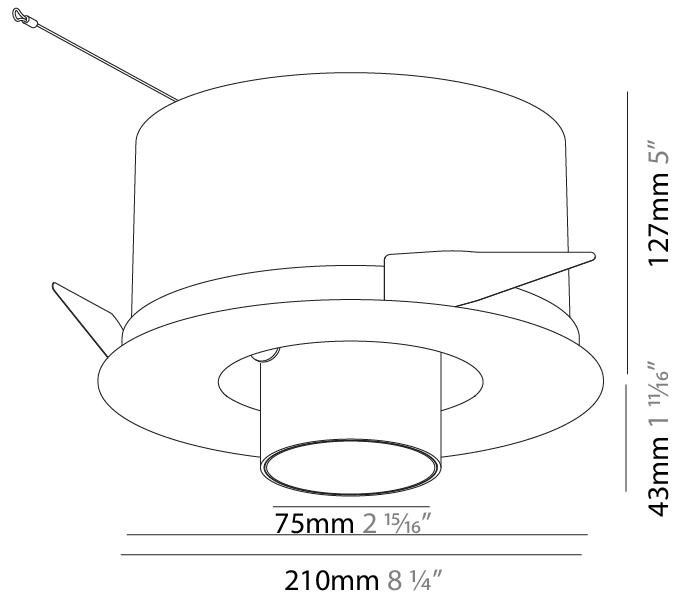

PHYSICAL

Shape: Round
Diameter (mm): 210
Diameter (in): 8 1/4
Height (mm): 170
Height (in): 6 11/16
Ceiling Thickness (mm): 10 / 12.5 / 15
Ceiling Thickness (in): 3/8 or 1/2 or 9/16
Min. Recessing Depth (mm): 140
Min. Recessing Depth (in): 5 1/2
Light Distribution: Adjustable / Indirect
Weight (kg): 1.4
Weight (lbs): 3.09
Fixture Finish: SSR / BKV / CWI / CRY / HAB / UFT / ITA / RUA / FTG / MYG / LOD / PUS / FRO / FUP / KIA / POP / BLS / SPG / MEY / GOH / GUM / CHC / COM / ABZ / JAG / OBR / MOS / ROR
Fixture Material: Aluminum Die Cast
Cut-out Measurements: D. - 190mm / 7 1/2"

ELECTRICAL

Lamp Type: LED (Zhaga Standard)
Input Wattage (W): 14
Total Output Wattage (W): 12
Dimming: Tri-Mode (Non-Dimming and Phase Dimming (120Vac only) and 0-10V Dimming)
Driver Included: No
Driver Location: Recessed Housing
Driver Type: Constant Current - Universal
Housing: See components
Input Voltage (V): 120 - 277
Constant Current (MA): 350

LED

Number of LEDs: 1
Color Temperature (°K): 2700 / 3000 / 3500 / 4000
Max. Delivered Lumen (lm): 1124 / 1210 / 1258 / 1284
Nominal Lumen (lm): 1246 / 1342 / 1396 / 1424
CRI: >90 CRI
Lamp Life (hrs): 50000

OPTICAL

Reflector: 12
Optic: Lens Pack - No Lens / Linear Spread Lens / Honeycomb / Spread Lens
Adjustability: Rotational 355°; Tilt 45°

RATINGS AND CERTIFICATIONS

Certified By: Certified for North American Standards
IP rating: IP20